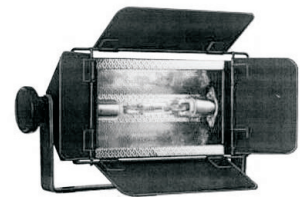

Q-Lite-Jr with barndoors

[Link to Altman PDF catalog sheet for Q-lite and Q-lite-Jr](#)