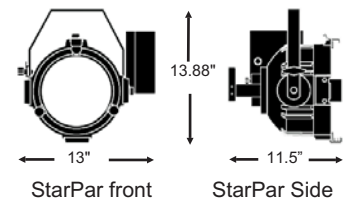

StarPar front

StarPar Side