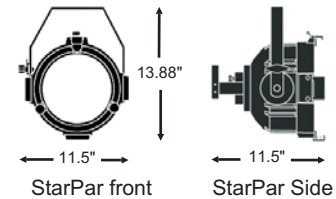

StarPAR:

This fixture is an alternate to conventional PAR56 and PAR64 fixtures. A rugged die-cast aluminum housing contains a separate reflector, G9.5 socket (medium 2-pin) or HPL socket, and a changeable, rotatable front lens. The fixture can be quickly changed from a spot to medium to flood by inserting one of the 4 included glass lenses for a light beam from very narrow 6 degrees to an oval wide flood of 18 x 41 degrees. Optional very wide flood lens produces a beam of 56 deg. by 56 deg.. Low friction, hi-temp lens holder with plastic handles can fully rotate the lens to adjust the light beam. The front accessory holder has 2 slots to handle a color frame and a barndoor, and a self-closing, locking retaining latch for safety. A rear-mounted handle serves as cord wrap and focusing aid. Includes a 10"x10" color frame, safety cable, and 3' leads (no plug). The StarPar is UL, and cUL listed for lamps from 375 to 750 watts and indoor use. Not intended for use outdoors. For exterior or wet use see the Outdoor-PAR64 and OD-600-A. Standard color is black. For white or silver, replace -B at end of catalog number with -WH=White or -SL=silver. Altman brand.

SP-A-G95-B	StarPAR, complete with very narrow, narrow, medium, and wide lenses, G9.5 med. 2 pin socket.	$ 184.00
SP-A-HPL-B	StarPAR, complete with very narrow, narrow, medium, and wide lenses, HPL socket.	$ 184.00
SPY	StarPar fitted with adapter for Altman Smart Track	$ POR
GLC	Lamp for StarPar-A-G95, 575 watts, 3200K, 400 hr, 115 volt	$ 18.95
GLD	Lamp for StarPar-A-G95, 750 watts, 3200K, 300 hr, 115 volt	$ 18.95
HPL575	Lamp for StarPar-A- HPL, 575 watts, 3250K, 300 hr, 120 volt	$ 19.00
HPL750	Lamp for StarPar-A- HPL, 750 watts, 3250K, 300hr, 120 volt	$ 19.00

StarPar-CDM: